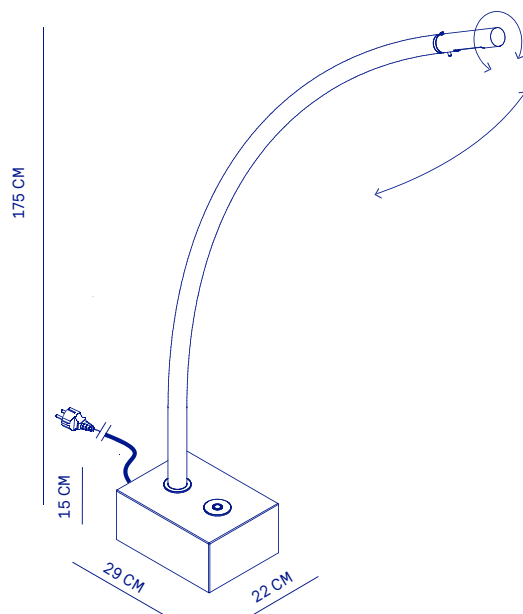

SPECIFICATIONS		MOONLIGHT / MOONLIGHT CASAMBI
LIGHTSOURCE		LUXEON 3014
COLOR TEMP.		2700 K
LUMEN OUTPUT		600 LM
OPTIC		DIFFUSER
RATED VOLTAGE		230V 50-60HZ
DIMMABLE		PUSHBUTTON / CASAMBI
POWER		8 W
IP CLASS		IP44
INSULATION CLASS		II
WEIGHT		27 KG
CABLE		5 M + EURO PLUG

ARTICLE NO.	
MOONLIGHT	0520
MOONLIGHT CASAMBI	0530

MOONLIGHT