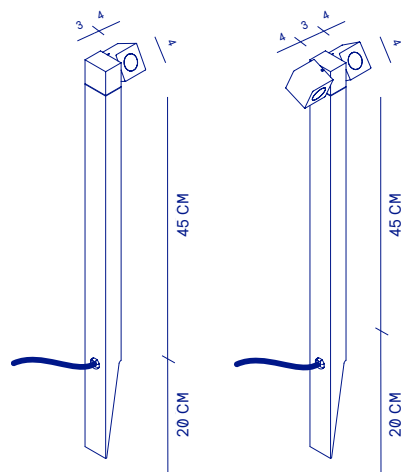

SPIKE MONO

SPIKE DUO