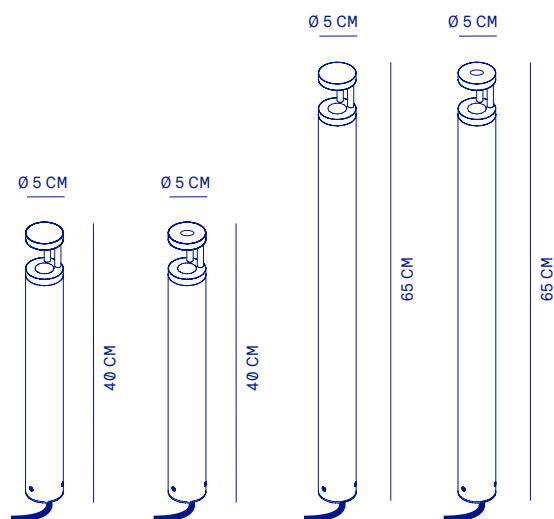

torch

40 / 65

DESIGN GARDEN LUMINAIRE

A brushed stainless steel bollard that produces subtle indirect light. It incorporates a stainless steel reflector on top of the fixture.

Available in two versions:

- B reflects the light around**
- C reflects the light around and upwards**

SPECIFICATIONS		TORCH 40 / 65	
LIGHTSOURCE	LUXEON REBEL		
COLOR TEMP.	2700 K		
LUMEN OUTPUT	160 LM		
RATED VOLTAGE	24V DC OR 230V AC		
DIMMABLE	NO		
POWER	3 W		
IP CLASS	IP65		
INSULATION CLASS	III (24V), I (230V)		
CABLE	1 M (NEOPRENE)		

ARTICLE N ^o .		B	C
TORCH 40	24V	0810	0830
	230V	0811	0831
TORCH 65	24V	0820	0840
	230V	0821	0841
GROUND SPIKE TORCH		9010	

TORCH 40 B TORCH 40 C

TORCH 65 B TORCH 65 C