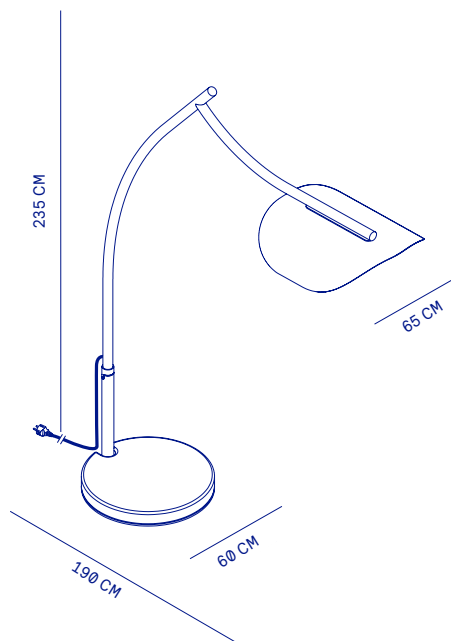

OUTDOOR TERRACE LIGHTING

**A large outdoor light designed with a long reach to effortlessly illuminate expansive areas. Its design draws inspiration from botanical elements, incorporating cut-outs in the shade to foster an open and airy feel, allowing the internal illumination to be visible from the outside. The interplay of light and shadow produces a striking effect, with brighter colors shining through where the light meets the inner surface.**

DESIGN: JOEL EN KATE BOOY / STUDIO TRULY TRULY

**valencia**

SPECIFICATIONS		VALENCIA	
LIGHTSOURCE	LUXEON 3014		
COLOR TEMP.	2700 K		
LUMEN OUTPUT	2350 LM (MAX)		
OPTIC	DIFFUSER		
RATED VOLTAGE	230V 50-60HZ		
DIMMABLE	CASAMBI		
POWER	27 W		
IP CLASS	IP44		
INSULATION CLASS	I		
WEIGHT	25 KG		
CONCRETE BALLAST	35 KG		
CABLE	5 M + EURO PLUG		
ARTICLE NO.	BLACK	OLIVE GREEN	
<b>VALENCIA</b>	2211	2210	