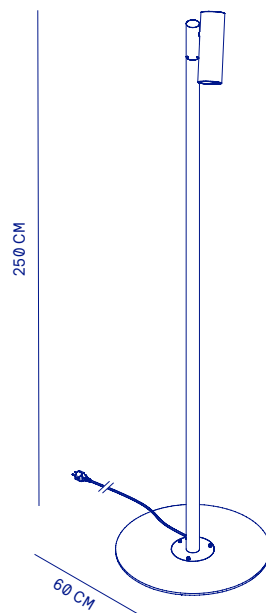

SPECIFICATIONS	VECTOR TERRACE
LIGHTSOURCE	LUXEON COB
COLOR TEMP.	2700 K
LUMEN OUTPUT	1400 LM
OPTIC	25° FROSTED
RATED VOLTAGE	230V 50-60HZ
DIMMABLE	TRIAC
POWER	12 W
IP CLASS	IP44
INSULATION CLASS	I
WEIGHT	18 KG
CABLE	5 M + EURO PLUG

ARTICLE N°.

BLACK**VECTOR TERRACE****2712**

VECTOR TERRACE