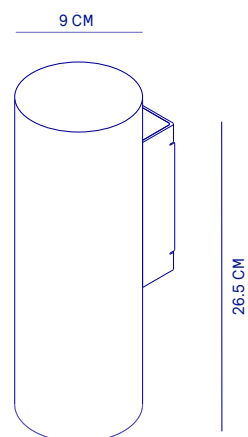

SPECIFICATIONS

VECTOR WALL

LIGHTSOURCE	LUXEON COB
COLOR TEMP.	2700 K
LUMEN OUTPUT	1400 LM
OPTIC	25° FROSTED
RATED VOLTAGE	230V AC
DIMMABLE	TRIAC
POWER	12 W
IP CLASS	IP54
INSULATION CLASS	I

ARTICLE NØ.

BLACK

VECTOR WALL 230V

2413

VECTOR WALL